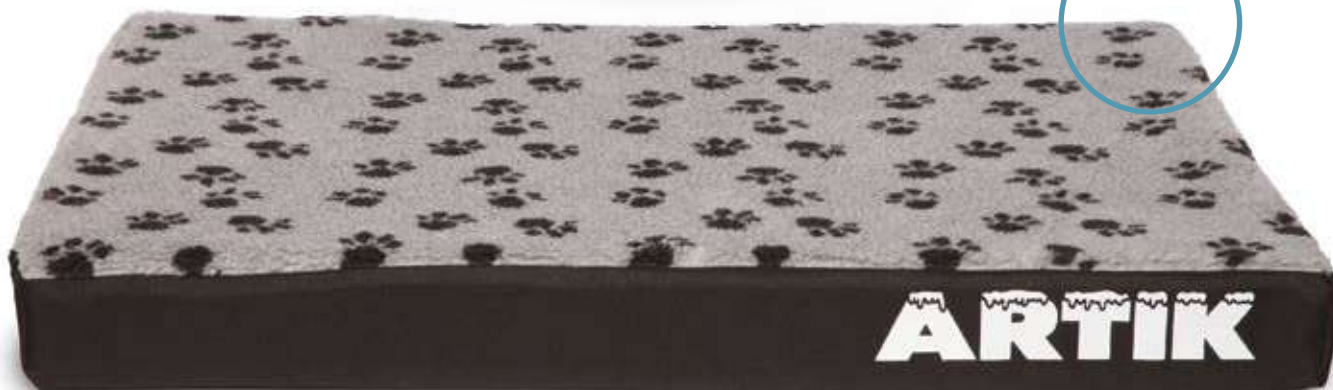

Foam dog bed with removable cushion, polyester filling, external waterproof textile, inner fleece textile, antislip base.

50 cm

60 cm

70 cm

80 cm

90 cm

MATERASSINO MEMORY

Materassino sfoderabile in tessuto Oxford e pellicetta, interno in memory.

MEMORY MATTRESS

Removable cover mattress in Oxford and fleece textile, memory inner foam.

50x80x8h
cm

60x100x8h
cm

75x115x8h
cm

NETTUNO

Cuscino ovale in tessuto Oxford e pellicetta imbottito con morbida fibra di poliestere.