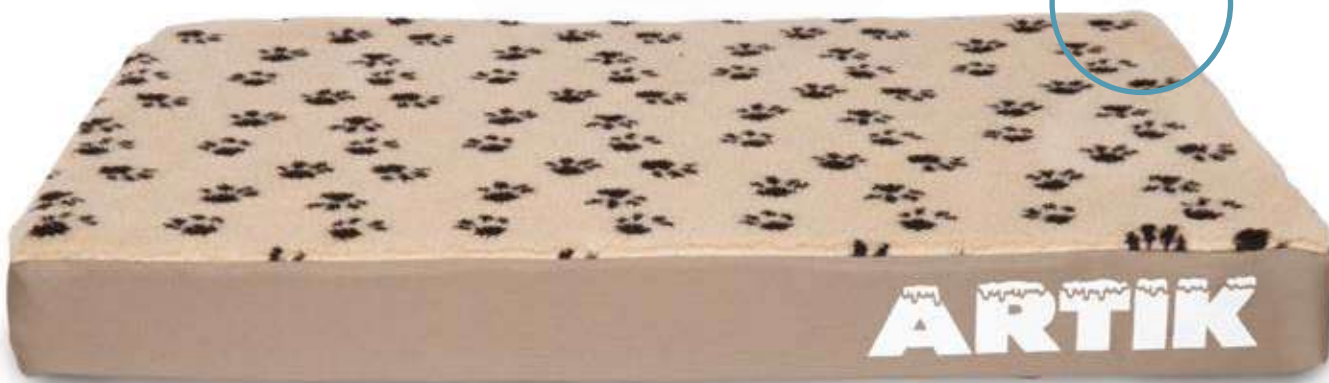

Foam dog bed with removable cushion, polyester filling, external waterproof textile, inner fleece textile, antislip base.

50 cm

60 cm

70 cm

80 cm

90 cm

MATERASSINO MEMORY

Materassino sfoderabile in tessuto Oxford e pellicetta, interno in memory.

MEMORY MATTRESS

Removable cover mattress in Oxford and fleece textile, memory inner foam.

50x80x8h
cm

60x100x8h
cm

75x115x8h
cm

NETTUNO

Cuscino ovale in tessuto Oxford e pellicetta imbottito con morbida fibra di poliestere.