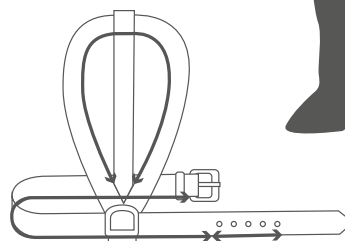

MISURE | SIZING

COLLARI | COLLARS

"Monnalisa / Beatrice / Arianna"

Cm1,5x20	Collo-neck cm.11 <->16
Cm1,5x25	cm.16 <-> 21
Cm 1,5x30	cm.21 <-> 26
Cm2,0x30	cm.20 <->26
Cm2,0x35	cm.25<->31
Cm2,0x40	cm.30<->36
Cm3,0x45	cm.31<->39
Cm3,0x50	cm.36<->44
Cm3,0x55	cm.41<->49
Cm3,0x60	cm.46<->54
Cm4,0x60	cm.43<->53
Cm4,0x65	cm.48<->58

COLLARI | COLLARS

"Cecilia"

Cm3,0x30	Collo-neck cm.24<->28
Cm3,0x35	cm.27<->31
Cm3,0x40	cm.32<->36
Cm3,0x45	cm.37<->41

COLLARI | COLLARS

"Isabella / Maddalena"

Cm2,5x35	Collo-neck cm.25<->31
Cm2,5x40	cm.30<->36
Cm2,5x45	cm.35<->41
Cm3,0x40	cm.27<->35
Cm3,0x45	cm.32<->40
Cm3,0x50	cm.37<->45
Cm3,0x55	cm.41<->49
Cm3,0x60	cm.46<->54
Cm4,0x55	cm.38<->48
Cm4,0x60	cm.42<->52
Cm4,0x65	cm.48<->58

COLLARI | COLLARS

"Ginevra"

Cm2,0x30	Collo-neck cm.20 <->26
Cm2,0x35	cm.25<->31
Cm2,0x40	cm.30<->36
Cm3,0x45	cm.34<->40
Cm3,0x50	cm.39<->45
Cm3,0x55	cm.44<->50
Cm4,0x60	cm.47<->54
Cm4,0x65	cm.52<->59

COLLARI | COLLARS

"Luisa"

Cm3,0x25	Collo-neck cm.20<->23
Cm3,0x30	cm.24<->27
Cm3,0x35	cm.27<->31
Cm3,0x40	cm.30<->36

COLLARI | COLLARS

"Lucrezia"

Cm.50	Collo-neck cm.37<->44
Cm.55	cm.42<->49
Cm.60	cm.47<->54
Cm.65	cm.52<->59

COLLARI | COLLARS

"Giovanna"

Cm2,5x40	Collo-neck cm.29<->35
Cm2,5x45	cm.34<->40
Cm2,5x50	cm.39<->45
Cm2,5x55	cm.44<->50
Cm2,5x60	cm.49<->55
Cm2,5x65	cm.54<->60

COLLARI | COLLARS

"Vittoria - Caterina - Lucia - Leda"