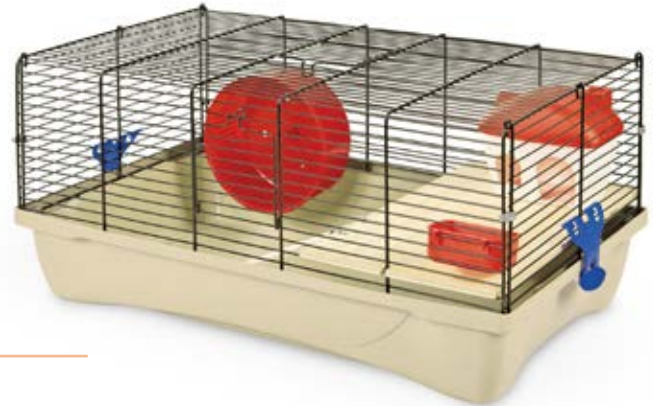

1

1

priva di accessori  
without accessories

**GABBIA PER RODITORI  
HAMSTER 10 NATURE FLAT**

HAMSTER CAGE FOR  
RODENTS "NATURE 10"

PZ

**G171W.39**

58x32x26h  
cm

1

3

**GABBIA PER CONIGLI E  
CAVIE "FELIX 60" FLAT**

CAGE FOR RABBITS AND  
GUINEA PIGS "FELIX 60"

PZ

**G112.46**

58x32x31h  
cm

1