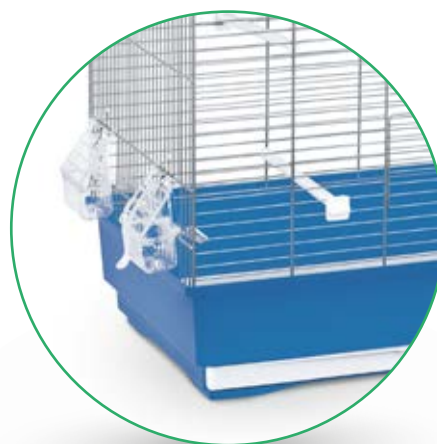

PZ

G224.42

62x40x57h
cm

1 1

GABBIA PER UCCELLI CROMATA "SOPHIA1" CON SUPPORTO | CROMED CAGE FOR BIRDS "SOPHIA1" WITH SUPPORT

PZ

G224S.49

62x40x120h
cm