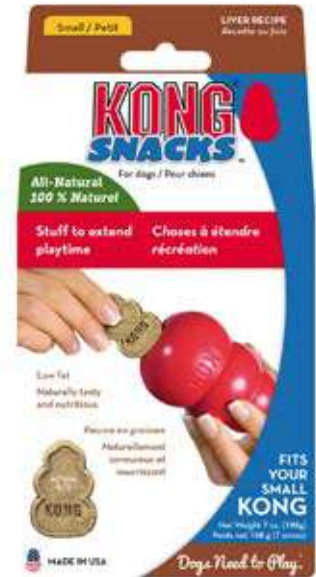

KONG SNACKS LIVER | KONG SNACKS LIVER

		size/gr	PZ		
AL01250	S - 200	1	2