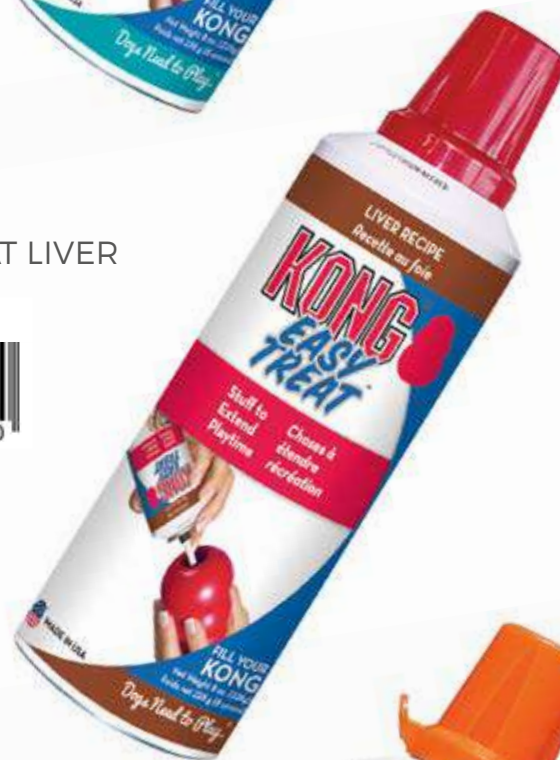

**KONG EASY TREAT PUPPY** | KONG EASY TREAT PUPPY

AL01234

236 ml

1 2

**KONG EASY TREAT LIVER** | KONG EASY TREAT LIVER

AL01232

236 ml

1 2

**KONG EASY TREAT LIVER CHEDDAR CHEESE** | KONG EASY TREAT LIVER CHEDDAR CHEESE

AL01235

236 ml

1 2

**KONG SNACKS PUPPY** | KONG SNACKS PUPPY

|                |   |         |    |   |  |
|----------------|---|---------|----|---|--|
|                |   | size/gr | PZ |  |  |
| <b>AL01270</b> | S - 200   | 1       | 2  |  |  |