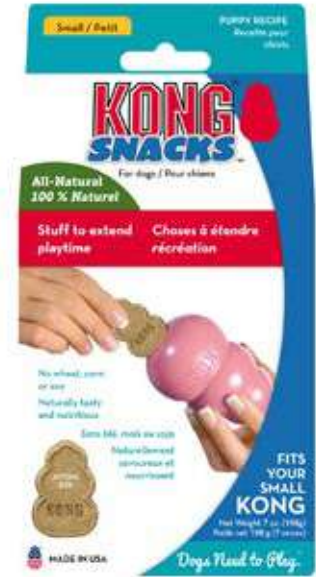

**KONG EASY TREAT LIVER CHEDDAR CHEESE** | KONG EASY TREAT LIVER CHEDDAR CHEESE

AL01235

236 ml

1 2

**KONG SNACKS PUPPY** | KONG SNACKS PUPPY

|                |   |         |    |   |  |
|----------------|---|---------|----|---|--|
|                |   | size/gr | PZ |  |  |
| <b>AL01270</b> | S - 200   | 1       | 2  |  |  |