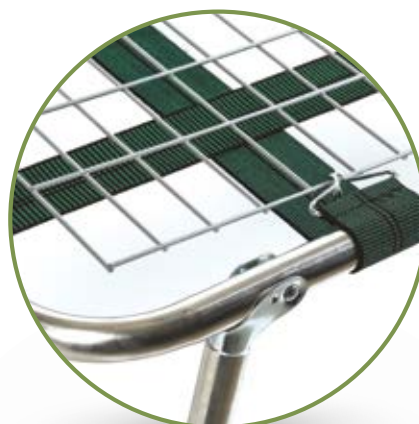

50x80 cm

60x100 cm

75x115 cm

LETTOFLEX

Metallic dog bed in aluminium, galvanized base with elastic anchoring, mattress with removable cover. Perfect for large size dogs.

SFODERABILE
REMOVABLE COVER

SFODERABILE
REMOVABLE COVER