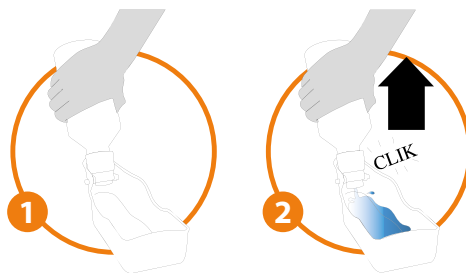

in Passeggiata

WALKY-PET FEEDING BOTTLE
Distributore portatile per l'acqua
Portable water feeder

CW212

750 ml
6 pcs

CW211

500 ml
8 pcs

CW210

250 ml
8 pcs