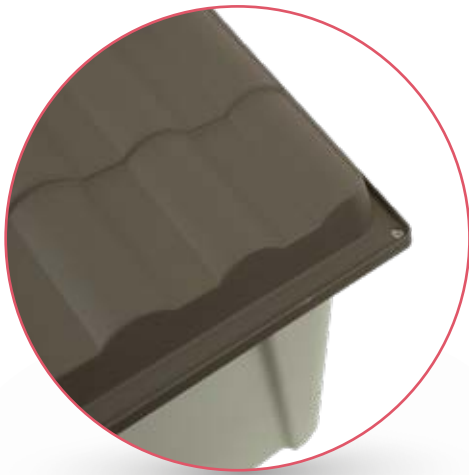

CUCCIA IN PLASTICA A FORMA DI CASETTA | PLASTIC SHAPED HOUSE DOG KENNEL

		PZ		
PC1T	S 57x39x42h cm	1	1	 8 010693 117055
PC2T	M 79x59x61h cm	1	1	 8 010693 117062
PC3T	L 98x78x74h cm	1	1	 8 010693 117079