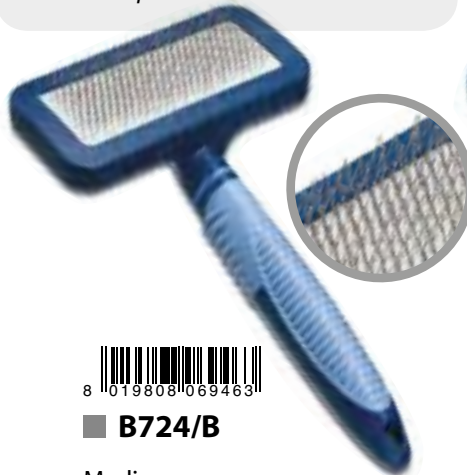

■ **B724/B**

Medium
10x5x18 cm